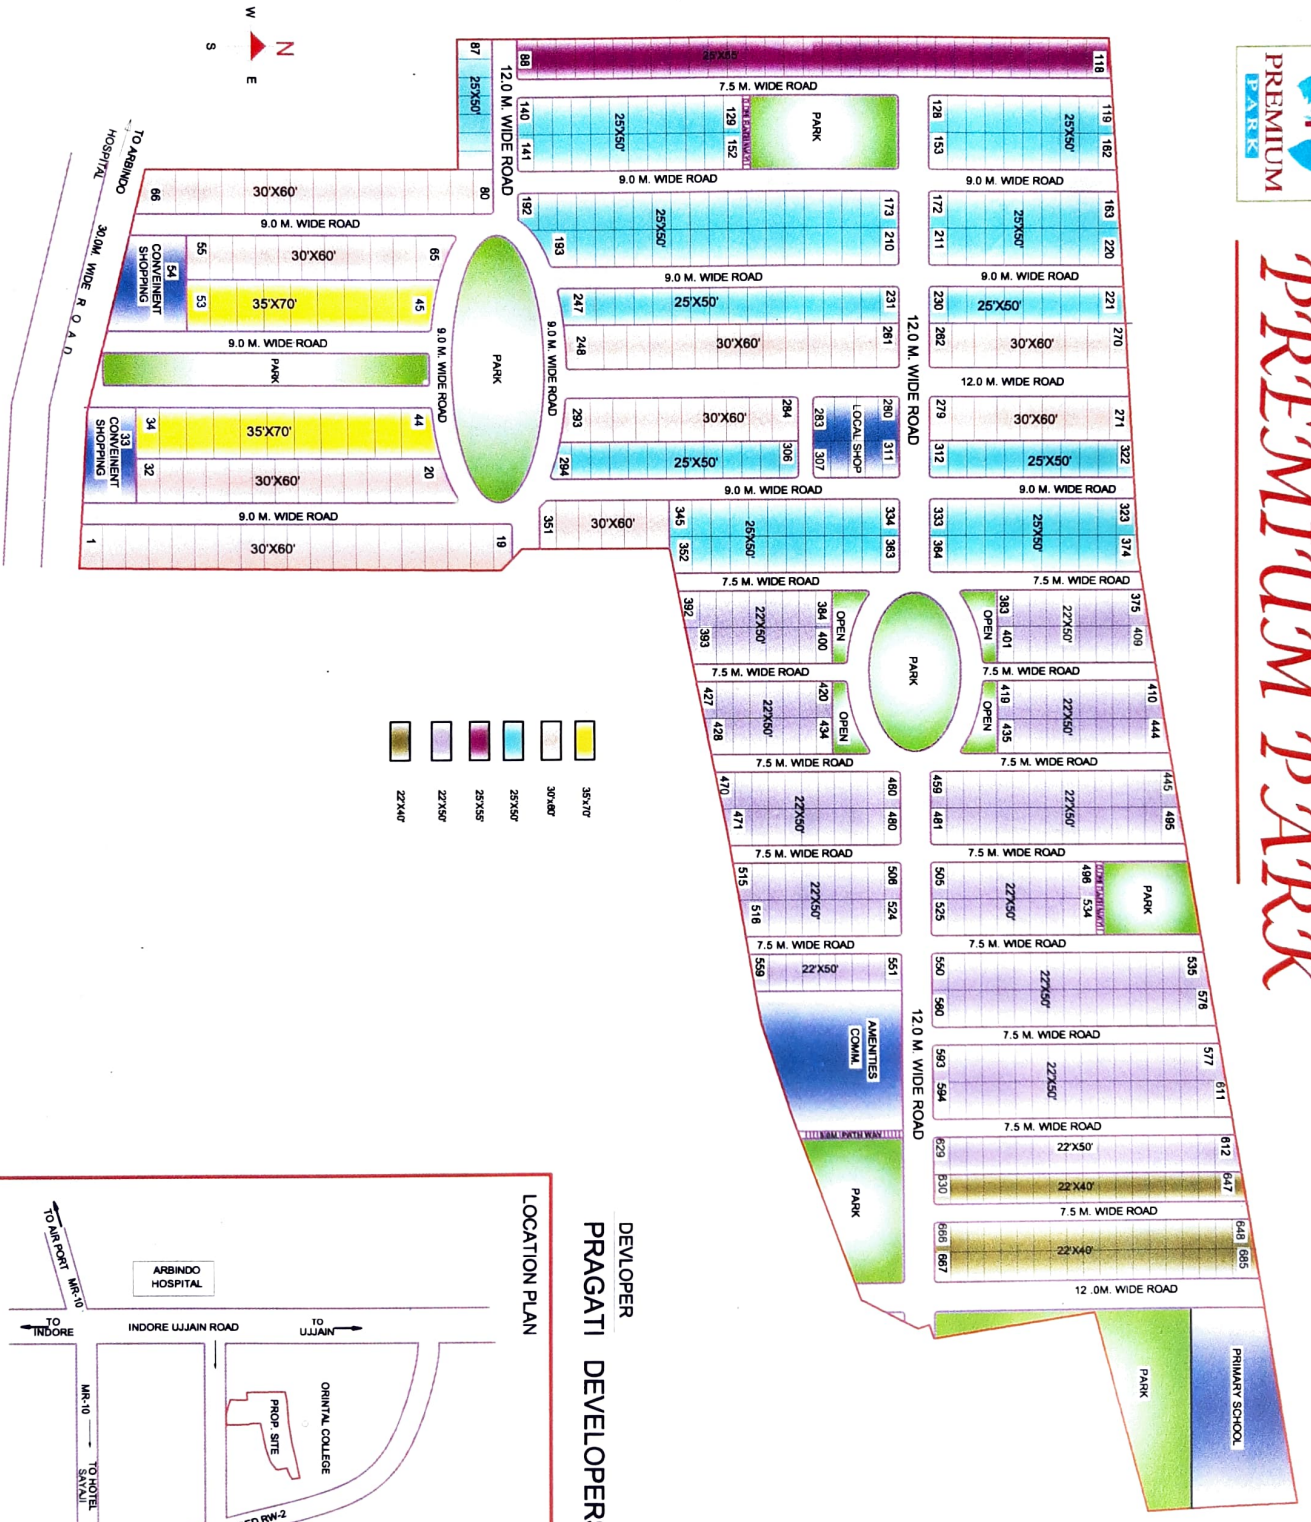

PREMIUM P

HOSPITAL
TO ARBIDO
30.0M. WIDE ROAD

PREMIUM PARK

DEVELOPER
PRAGATI DEVELOPERS

LOCATION PLAN