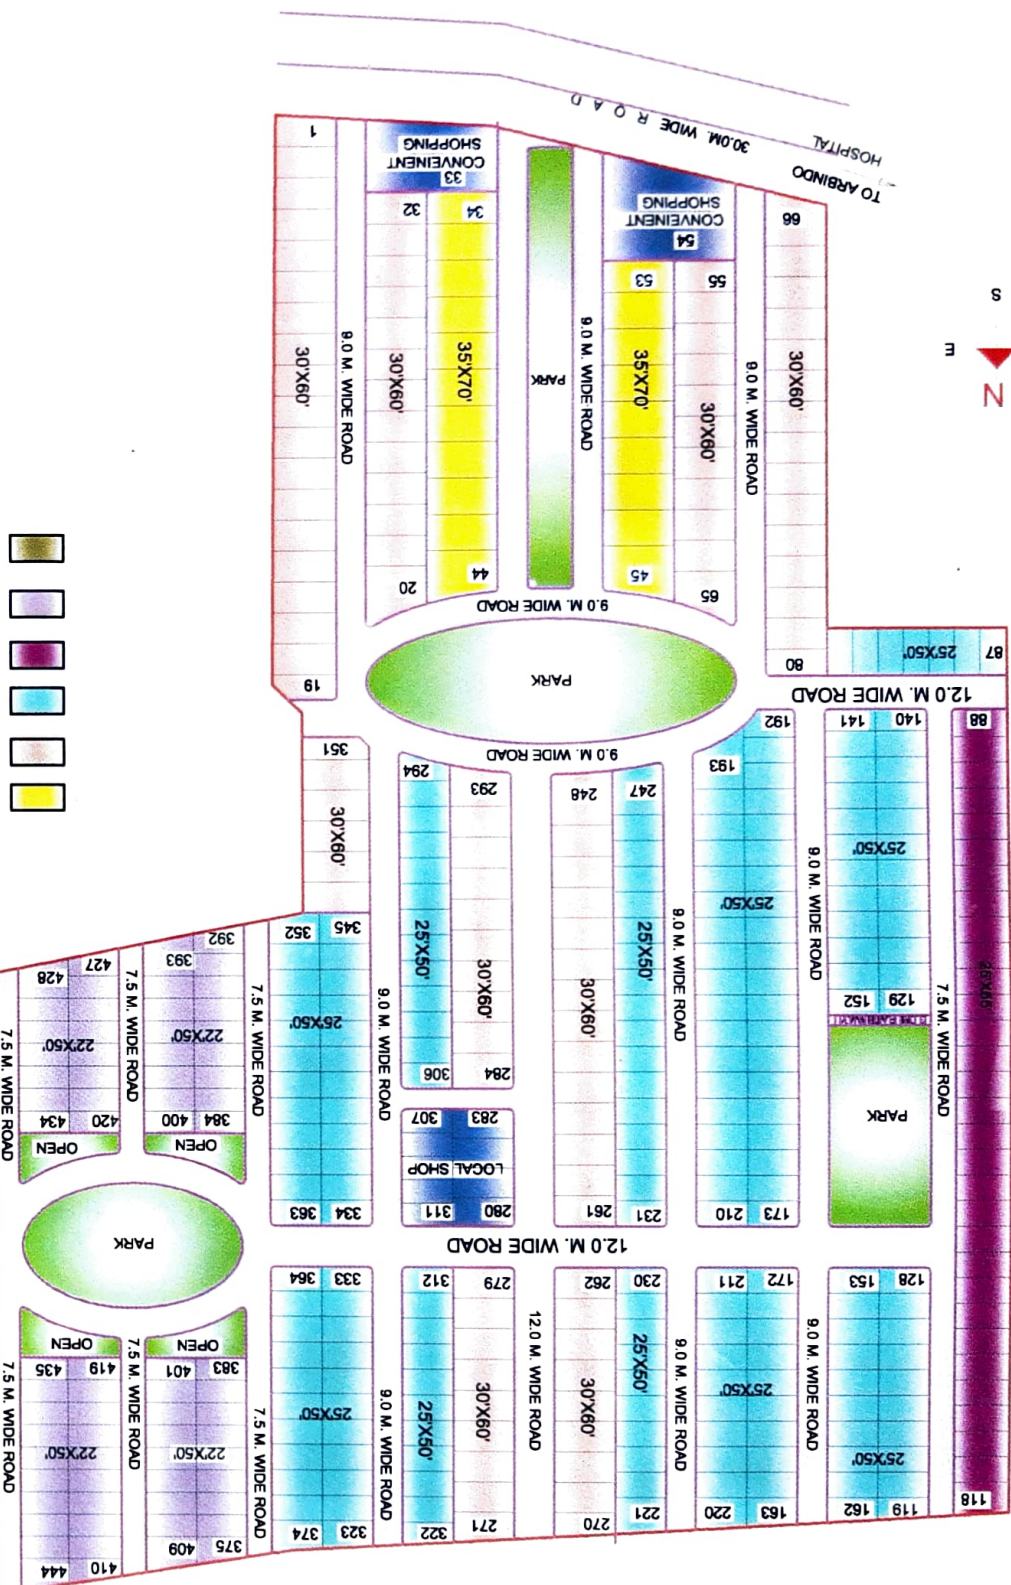

PREMIUM P

HOSPITAL
TO ARBIDO
30.0M. WIDE ROAD

PREMIUM PARK

DEVELOPER
PRAGATI DEVELOPERS

LOCATION PLAN